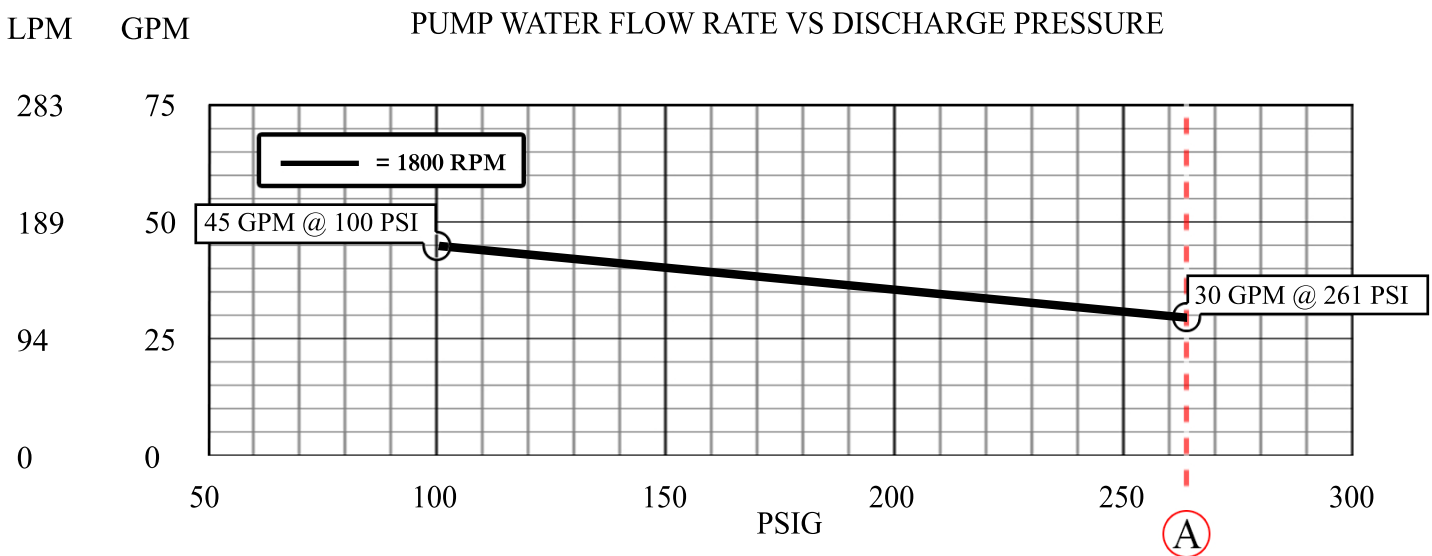

PUMP WATER HP VS DISCHARGE PRESSURE
FIRE LION MODEL FP1 - 15
 PORT SIZE: 1" x 1" (NPT Thread)

(A) UL LISTED / FM APPROVED @ 18 BAR OR 261 PSIG