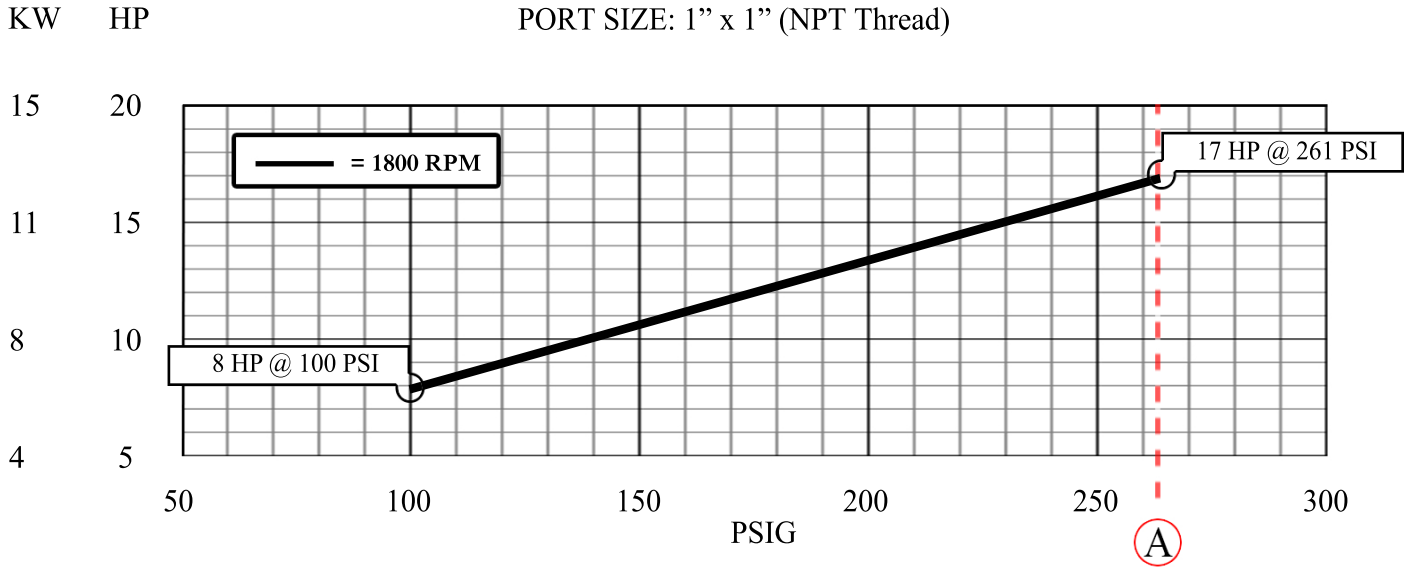

PUMP WATER HP VS DISCHARGE PRESSURE
FIRE LION MODEL FP1 - 15
 PORT SIZE: 1" x 1" (NPT Thread)

(A) UL LISTED / FM APPROVED @ 18 BAR OR 261 PSIG