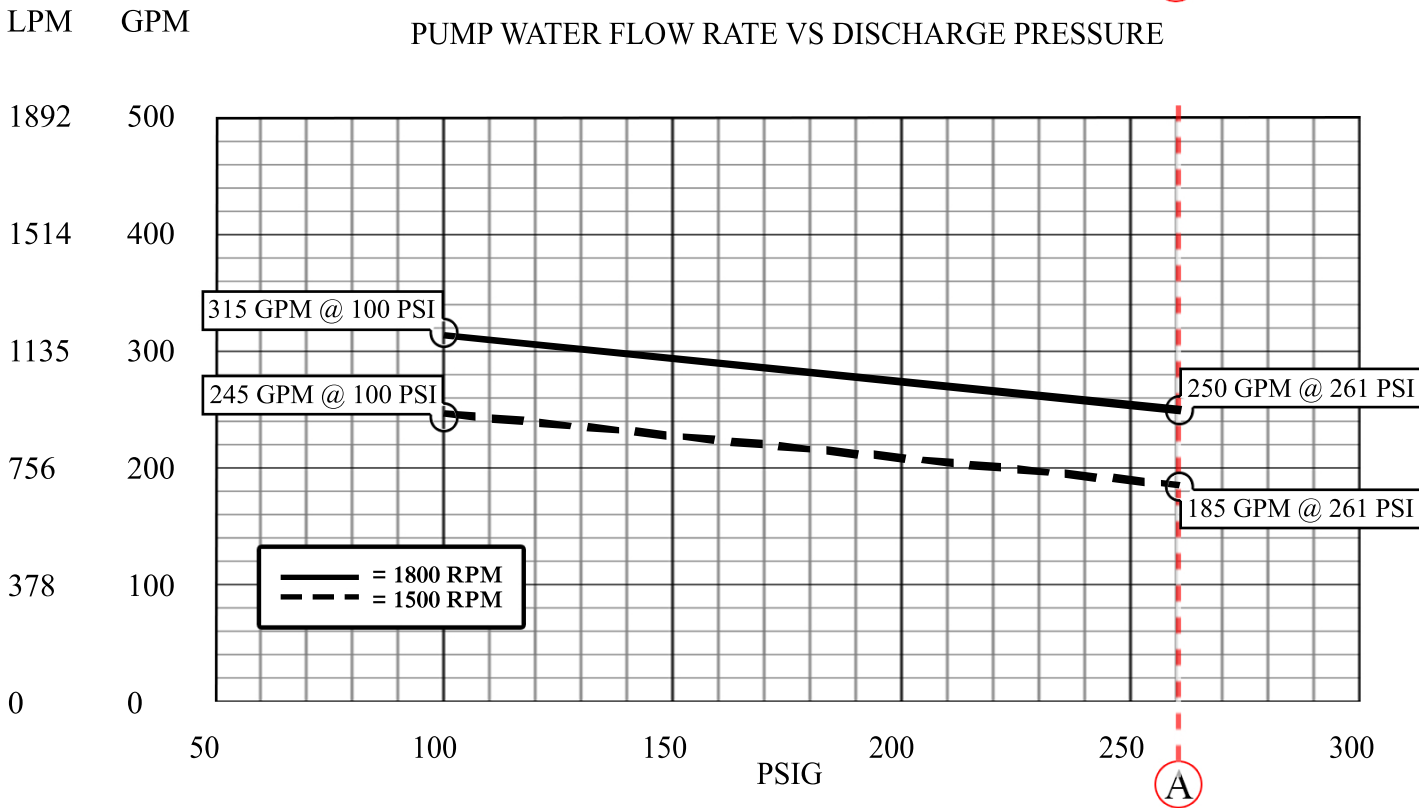

PUMP WATER HP VS DISCHARGE PRESSURE  
**FIRE LION MODEL FP4 - 250**  
PORT SIZE: 4" x 4" (Groove or Flange)

(A) UL LISTED / FM APPROVED @ 18 BAR OR 261 PSIG