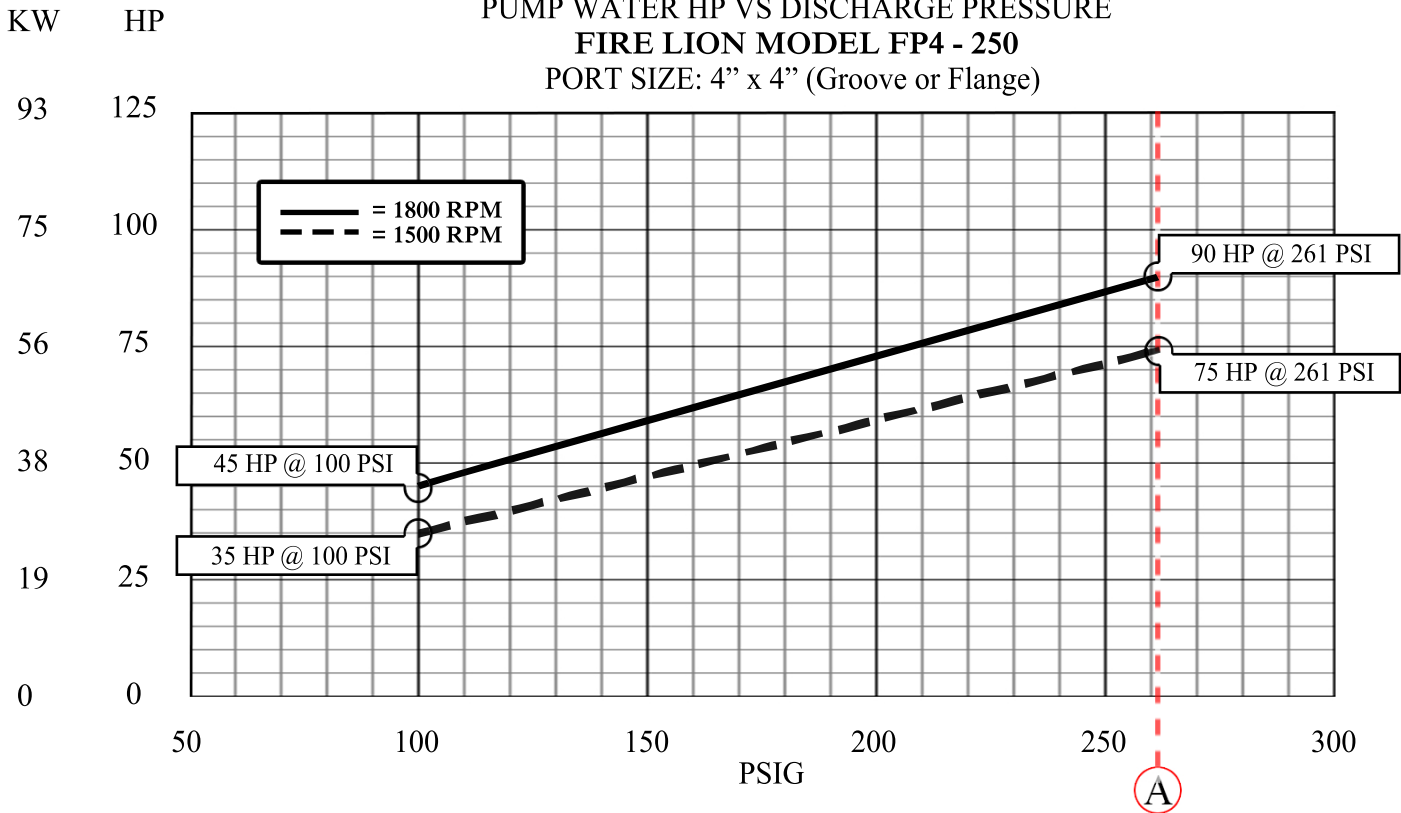

PUMP WATER HP VS DISCHARGE PRESSURE  
**FIRE LION MODEL FP4 - 250**  
PORT SIZE: 4" x 4" (Groove or Flange)

(A) UL LISTED / FM APPROVED @ 18 BAR OR 261 PSIG